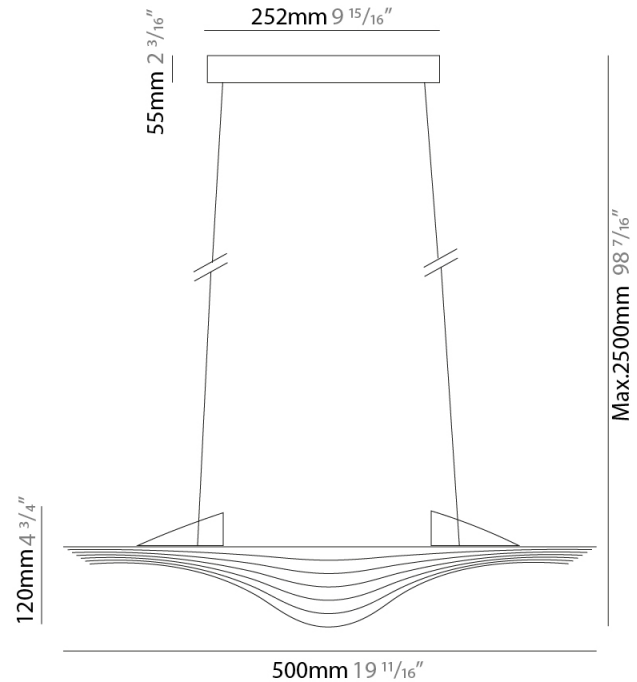

SESTESSA SUSPENSION

D31011

base number

1. To build a product code in our configurator select the specify button on the base model # product page
2. To build a manual product code on this datasheet choose from the options listed below in blue font and add the suffix to the base model #

GENERAL

Series: Sestessa
Brand: Cini & Nils
Division: Design
Mounting Type: Suspension
Mounting Location: Ceiling
Subcategory: Pendant

PHYSICAL

Shape: Round
Diameter (mm): 500
Diameter (in): 19 11/16
Height (mm): 126
Height (in): 4 15/16
Max. Overall Height (mm): 2500
Max. Overall Height (in): 98 7/16
Light Distribution: Indirect
Weight (kg): 5.9
Weight (lbs): 13.0
Fixture Finish: WHI
Fixture Material: Aluminum
Upon Request: Any specified colour

ELECTRICAL

Lamp Type: LED
Total Output Wattage (W): 52
Dimming: Tri-Mode (Non-Dimming and Phase Dimming (120Vac only) and 0-10V Dimming)
Driver Included: Yes
Driver Location: Integrated
Driver Type: Constant Current - Universal
Driver Class: Class 2
Input Voltage (V): 120 - 277
Constant Current (MA): 700

LED

Number of LEDs: 2
Color Temperature (°K): 2800
Nominal Lumen (lm): 4800
CRI: >95 CRI
Lamp Life (hrs): 50000
Upon Request: 3000K / 3500K / 4000K for orders ≥ 5

OPTICAL

RATINGS AND CERTIFICATIONS

Certified By: Certified for North American Standards
IP rating: IP20

PROJECT	
TYPE	
SPECIFIER	
QUANTITY	
DATE