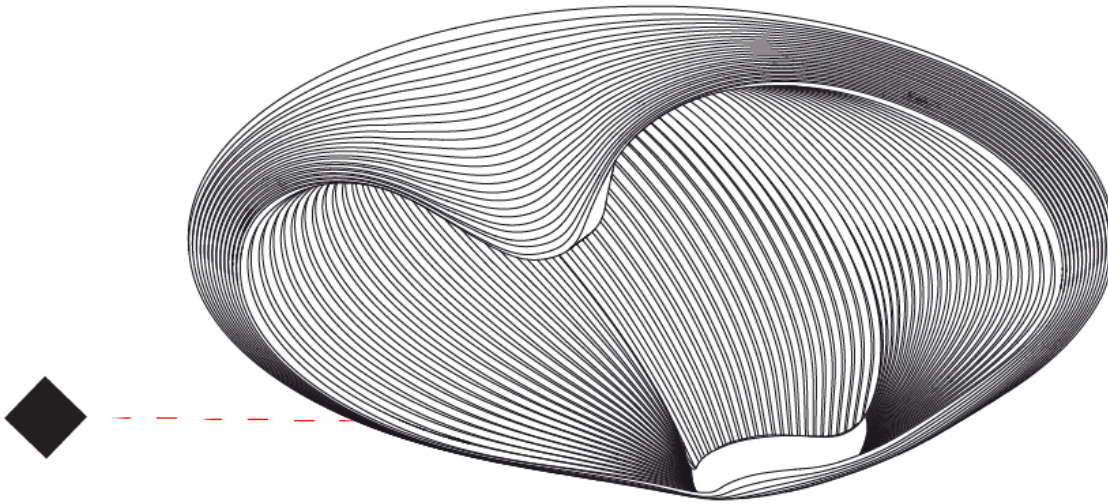

D32009

PROJECT

TYPE

SPECIFIER

QUANTITY

DATE

D