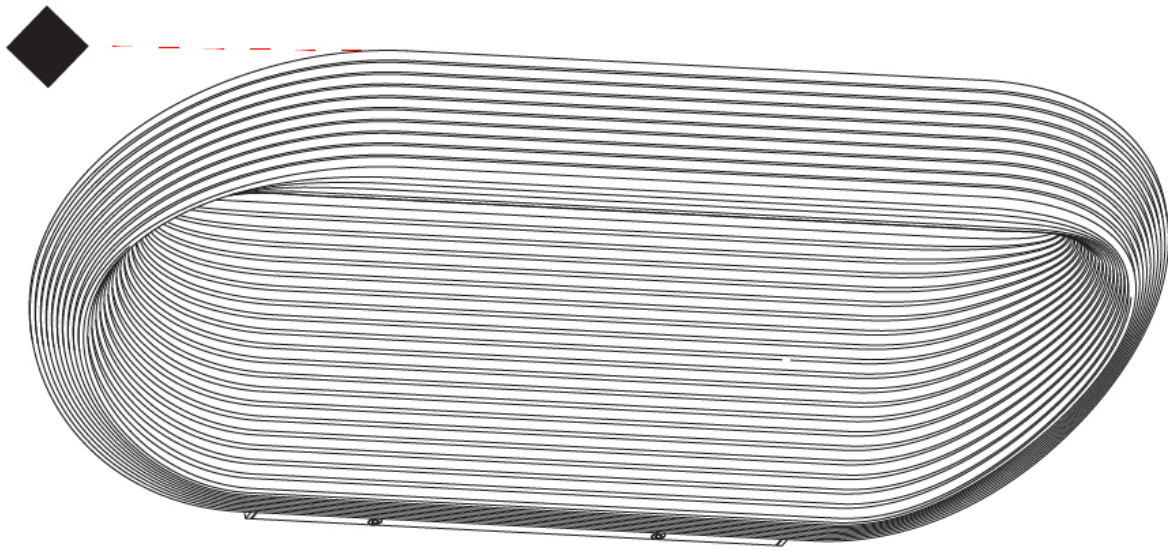

D33010

PROJECT

TYPE

SPECIFIER

QUANTITY

DATE

D