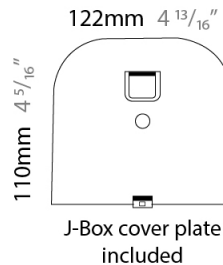

PROJECT	_____
TYPE	_____
SPECIFIER	_____
QUANTITY	_____
DATE	_____

SESTESSA SURFACE

D33009

base number

1. To build a product code in our configurator select the specify button on the base model # product page
2. To build a manual product code on this datasheet choose from the options listed below in blue font and add the suffix to the base model #

GENERAL

Series: Sestessa
Brand: Cini & Nils
Division: Design
Mounting Type: Surface
Mounting Location: Wall
Subcategory: Ambient

PHYSICAL

Length (mm): 240
Length (in): 9 ⁷/₁₆"
Height (mm): 90
Height (in): 3 ⁹/₁₆"
Extension (mm): 175
Extension (in): 6 ⁷/₈"
Light Distribution: Indirect
Weight (kg): 1.0
Weight (lbs): 2.2
Fixture Finish: WHI
Fixture Material: Aluminum

ELECTRICAL

Lamp Type: LED
Total Output Wattage (W): 20
Dimming: Tri-Mode (Non-Dimming and Phase Dimming (120Vac only) and 0-10V Dimming)
Driver Included: Yes
Driver Location: Integrated
Driver Type: Constant Current - Universal
Driver Class: Class 2
Input Voltage (V): 120 - 277
Constant Current (MA): 500

LED

Number of LEDs: 1
Color Temperature (°K): 2800
Nominal Lumen (lm): 1300
CRI: >95 CRI
Lamp Life (hrs): 50000

OPTICAL

RATINGS AND CERTIFICATIONS

Certified By: Certified for North American Standards
IP rating: IP20