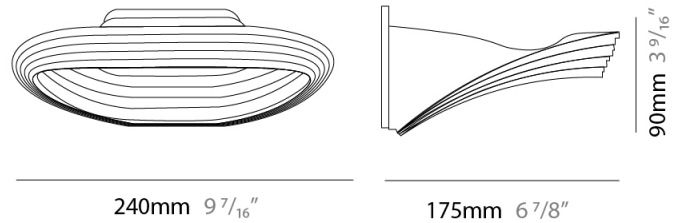

PROJECT	_____
TYPE	_____
SPECIFIER	_____
QUANTITY	_____
DATE	_____

SESTESSA SURFACE

D33009

base number

1. To build a product code in our configurator select the specify button on the base model # product page
2. To build a manual product code on this datasheet choose from the options listed below in blue font and add the suffix to the base model #

GENERAL

Series: Sestessa
Brand: Cini & Nils
Division: Design
Mounting Type: Surface
Mounting Location: Wall
Subcategory: Ambient

PHYSICAL

Length (mm): 240
Length (in): 9 ⁷/₁₆"
Height (mm): 90
Height (in): 3 ⁹/₁₆"
Extension (mm): 175
Extension (in): 6 ⁷/₈"
Light Distribution: Indirect
Weight (kg): 1.0
Weight (lbs): 2.2
Fixture Finish: WHI
Fixture Material: Aluminum

ELECTRICAL

Lamp Type: LED
Total Output Wattage (W): 20
Dimming: Tri-Mode (Non-Dimming and Phase Dimming (120Vac only) and 0-10V Dimming)
Driver Included: Yes
Driver Location: Integrated
Driver Type: Constant Current - Universal
Driver Class: Class 2
Input Voltage (V): 120 - 277
Constant Current (MA): 500

LED

Number of LEDs: 1
Color Temperature (°K): 2800
Nominal Lumen (lm): 1300
CRI: >95 CRI
Lamp Life (hrs): 50000

OPTICAL

RATINGS AND CERTIFICATIONS

Certified By: Certified for North American Standards
IP rating: IP20