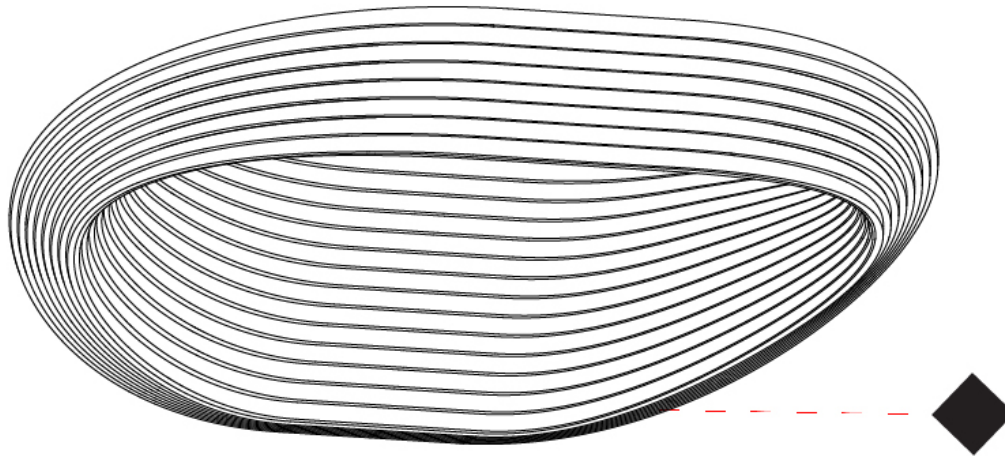

D33008

PROJECT

TYPE

SPECIFIER

QUANTITY

DATE