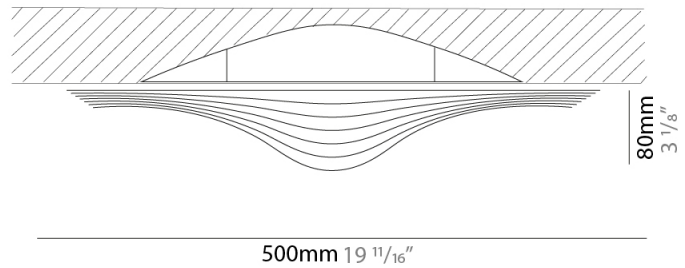

SESTESSA RECESSED

D32009

base number

1. To build a product code in our configurator select the specify button on the base model # product page
2. To build a manual product code on this datasheet choose from the options listed below in blue font and add the suffix to the base model #

GENERAL

Series: Sestessa
Brand: Cini & Nils
Division: Design
Mounting Type: Recessed
Mounting Location: Ceiling
Subcategory: Ambient

PHYSICAL

Diameter (mm): 500
Diameter (in): 19 11/16
Height (mm): 80
Height (in): 3 1/8
Light Distribution: Indirect
Fixture Finish: WHI
Fixture Material: Aluminum

ELECTRICAL

Lamp Type: LED
Total Output Wattage (W): 52
Dimming: Tri-Mode (Non-Dimming and Phase Dimming (120Vac only) and 0-10V Dimming)
Driver Included: Yes
Driver Location: Integrated
Driver Type: Constant Current - Universal
Driver Class: Class 2
Input Voltage (V): 120 - 277
Constant Current (MA): 700

LED

Number of LEDs: 2
Color Temperature (°K): 2800
Nominal Lumen (lm): 4800
CRI: >95 CRI
Lamp Life (hrs): 50000

OPTICAL

RATINGS AND CERTIFICATIONS

Certified By: Certified for North American Standards
IP rating: IP20

PROJECT
TYPE
SPECIFIER
QUANTITY
DATE