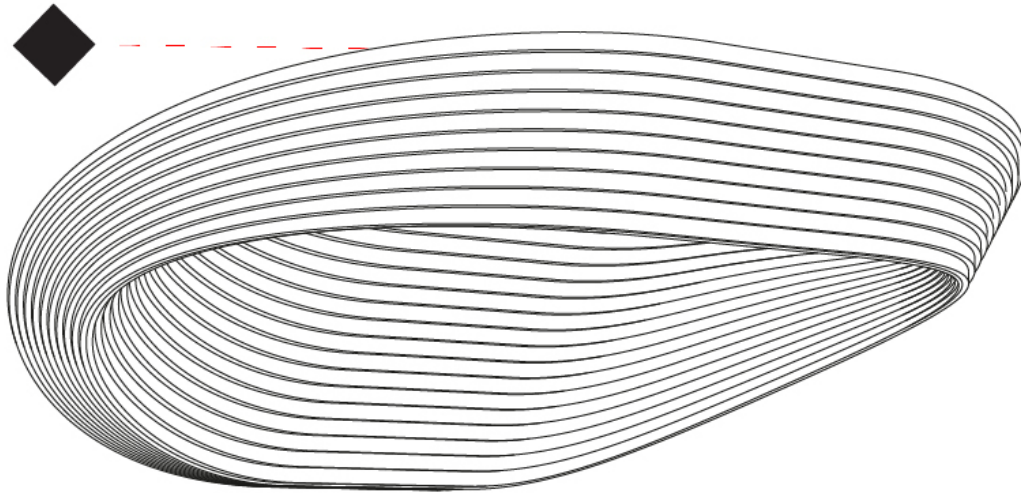

D33004

PROJECT

TYPE

SPECIFIER

QUANTITY

DATE