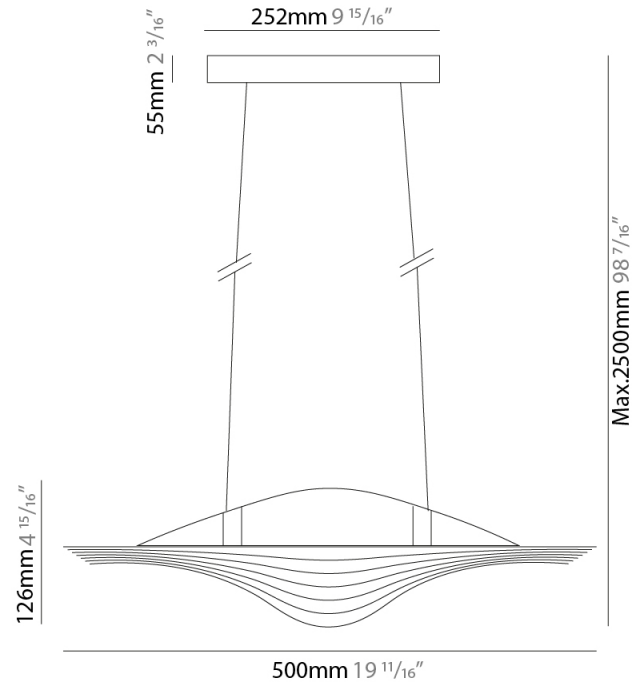

SESTESSA SUSPENSION

D31009

base number

1. To build a product code in our configurator select the specify button on the base model # product page
2. To build a manual product code on this datasheet choose from the options listed below in blue font and add the suffix to the base model #

GENERAL

Series: Sestessa
Brand: Cini & Nils
Division: Design
Mounting Type: Suspension
Mounting Location: Ceiling
Subcategory: Pendant

PHYSICAL

Shape: Round
Diameter (mm): 500
Diameter (in): 19 11/16
Height (mm): 126
Height (in): 4 15/16
Max. Overall Height (mm): 2500
Max. Overall Height (in): 98 7/16
Light Distribution: Indirect
Fixture Finish: WHI
Fixture Material: Metal

ELECTRICAL

Lamp Type: LED
Total Output Wattage (W): 52
Dimming: Tri-Mode (Non-Dimming and Phase Dimming (120Vac only) and 0-10V Dimming)
Driver Included: Yes
Driver Location: Integrated
Driver Type: Constant Current - Universal
Driver Class: Class 2
Input Voltage (V): 120 - 277
Constant Current (MA): 700

LED

Number of LEDs: 2
Color Temperature (°K): 2800
Nominal Lumen (lm): 4800
CRI: >95 CRI
Lamp Life (hrs): 50000

OPTICAL

RATINGS AND CERTIFICATIONS

Certified By: Certified for North American Standards
IP rating: IP20

PROJECT	
TYPE	
SPECIFIER	
QUANTITY	
DATE