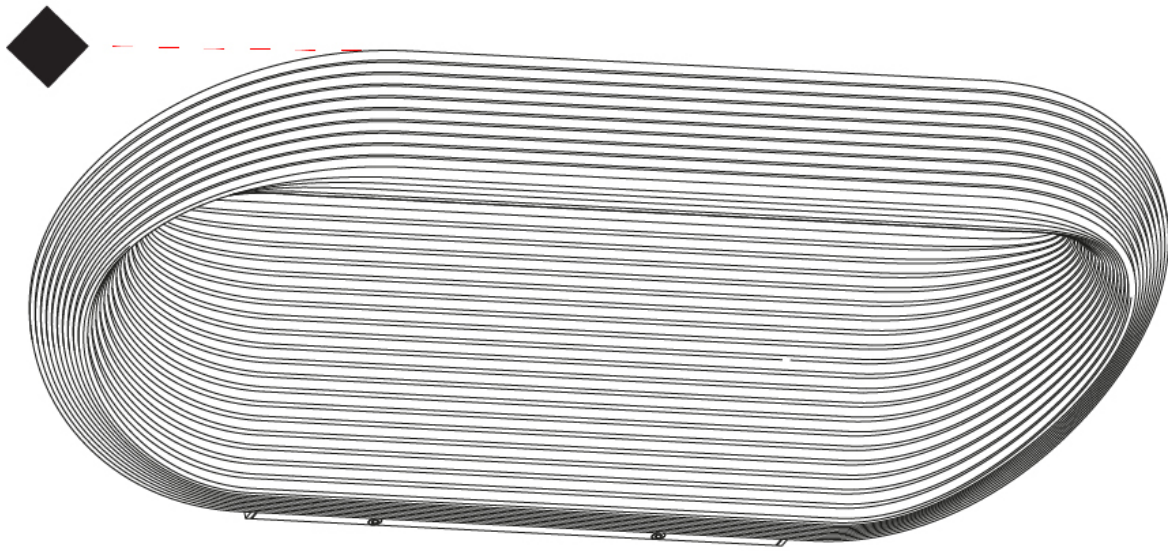

D33011

PROJECT

TYPE

SPECIFIER

QUANTITY

DATE

D