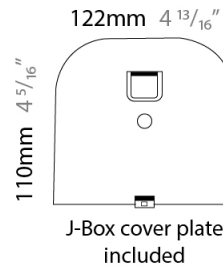

PROJECT	_____
TYPE	_____
SPECIFIER	_____
QUANTITY	_____
DATE	_____

SESTESSA SURFACE

D33008

base number

1. To build a product code in our configurator select the specify button on the base model # product page
2. To build a manual product code on this datasheet choose from the options listed below in blue font and add the suffix to the base model #

GENERAL

Series: Sestessa
Brand: Cini & Nils
Division: Design
Mounting Type: Surface
Mounting Location: Wall
Subcategory: Ambient

PHYSICAL

Length (mm): 240
Length (in): 9 ⁷/₁₆"
Width (mm): 50
Width (in): 1 ¹⁵/₁₆"
Height (mm): 90
Height (in): 3 ⁹/₁₆"
Extension (mm): 175
Extension (in): 6 ⁷/₈"
Light Distribution: Indirect
Weight (kg): 1.0
Weight (lbs): 2.2
Fixture Finish: WHI
Fixture Material: Aluminum

ELECTRICAL

Lamp Type: LED
Total Output Wattage (W): 20
Dimming: Tri-Mode (Non-Dimming and Phase Dimming (120Vac only) and 0-10V Dimming)
Driver Included: Yes
Driver Location: Integrated
Driver Type: Constant Current - Universal
Driver Class: Class 2
Input Voltage (V): 120 - 277
Constant Current (MA): 500

LED

Number of LEDs: 1
Color Temperature (°K): 2800
Nominal Lumen (lm): 1700
CRI: >80 CRI
Efficiency (%): 99.4
Lamp Life (hrs): 50000

OPTICAL

RATINGS AND CERTIFICATIONS

Certified By: Certified for North American Standards
IP rating: IP20