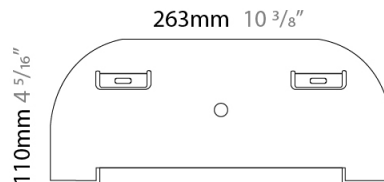

J-Box cover plate included