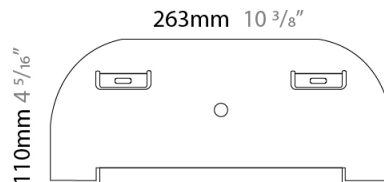

263mm 10 ³/₈"

110mm
4 ⁵/₁₆"

J-Box cover plate included