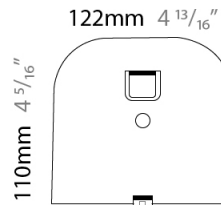

J-Box cover plate included