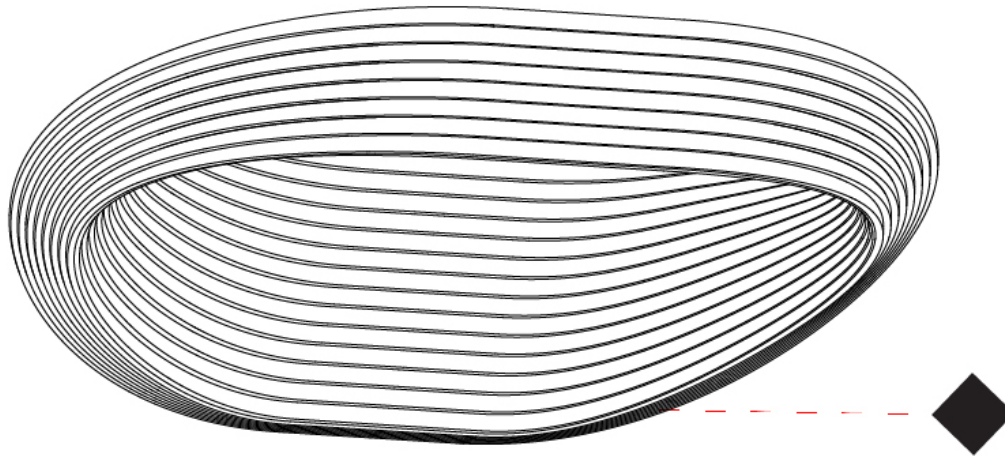

D33009

PROJECT

TYPE

SPECIFIER

QUANTITY

DATE