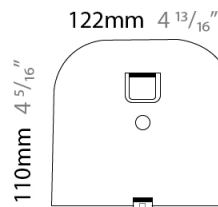

GENERAL

Series: Sestessa
 Brand: Cini & Nils
 Division: Design
 Mounting Type: Suspension
 Mounting Location: Ceiling
 Subcategory: Pendant

PHYSICAL

Shape: Round
 Diameter (mm): 500
 Diameter (in): 19 11/16
 Height (mm): 126
 Height (in): 4 15/16
 Max. Overall Height (mm): 2500
 Max. Overall Height (in): 98 7/16
 Light Distribution: Indirect
 Fixture Finish: WHI
 Fixture Material: Metal

GENERAL

Series: Sestessa
 Brand: Cini & Nils
 Division: Design
 Mounting Type: Suspension
 Mounting Location: Ceiling
 Subcategory: Pendant

PHYSICAL

Shape: Round
 Diameter (mm): 500
 Diameter (in): 19 11/16
 Height (mm): 126
 Height (in): 4 15/16
 Max. Overall Height (mm): 2500
 Max. Overall Height (in): 98 7/16
 Light Distribution: Indirect
 Weight (kg): 5.9
 Weight (lbs): 13.0
 Fixture Finish: WHI
 Fixture Material: Aluminum
 Upon Request: Any specified colour

GENERAL

Series: Sestessa
 Brand: Cini & Nils
 Division: Design
 Mounting Type: Surface
 Mounting Location: Wall
 Subcategory: Ambient

PHYSICAL

Length (mm): 330
 Length (in): 13
 Height (mm): 110
 Height (in): 4 ⁵/₁₆
 Extension (mm): 240
 Extension (in): 9 ⁷/₁₆
 Light Distribution: Indirect
 Fixture Finish: WHI
 Fixture Material: Aluminum

330mm 13"

240mm 9 ⁷/₁₆"

110mm 4 ⁵/₁₆"

122mm 4 ¹³/₁₆"

110mm 4 ⁵/₁₆"

J-Box cover plate included

D33004

PROJECT