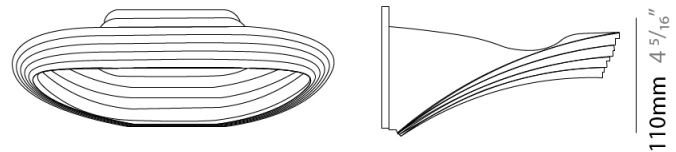

PROJECT	_____
TYPE	_____
SPECIFIER	_____
QUANTITY	_____
DATE	_____

SESTESSA SURFACE

D33004

base number

1. To build a product code in our configurator select the specify button on the base model # product page
2. To build a manual product code on this datasheet choose from the options listed below in blue font and add the suffix to the base model #

GENERAL

Series: Sestessa
Brand: Cini & Nils
Division: Design
Mounting Type: Surface
Mounting Location: Wall
Subcategory: Ambient

PHYSICAL

Length (mm): 330
Length (in): 13
Height (mm): 110
Height (in): 4 ⁵/₁₆
Extension (mm): 240
Extension (in): 9 ⁷/₁₆
Light Distribution: Indirect
Fixture Finish: WHI
Fixture Material: Aluminum

ELECTRICAL

Lamp Type: LED
Total Output Wattage (W): 20
Dimming: Tri-Mode (Non-Dimming and Phase Dimming (120Vac only) and 0-10V Dimming)
Driver Included: Yes
Driver Location: Integrated
Driver Type: Constant Current - Universal
Driver Class: Class 2
Input Voltage (V): 120 - 277
Constant Current (MA): 500

LED

Number of LEDs: 1
Color Temperature (°K): 2800
Nominal Lumen (lm): 2000
CRI: >80 CRI
Lamp Life (hrs): 50000

OPTICAL

RATINGS AND CERTIFICATIONS

Certified By: Certified for North American Standards
IP rating: IP20

330mm 13"

240mm 9 ⁷/₁₆"

110mm 4 ⁵/₁₆"