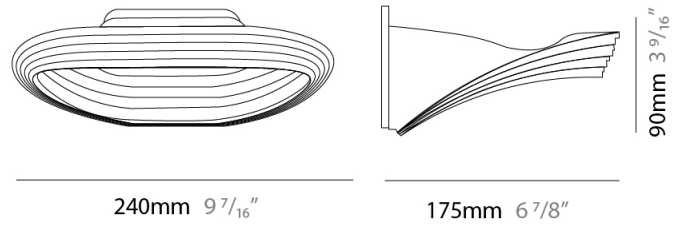

PROJECT	_____
TYPE	_____
SPECIFIER	_____
QUANTITY	_____
DATE	_____

SESTESSA SURFACE

D33008

base number

1. To build a product code in our configurator select the specify button on the base model # product page
2. To build a manual product code on this datasheet choose from the options listed below in blue font and add the suffix to the base model #

GENERAL

Series: Sestessa
Brand: Cini & Nils
Division: Design
Mounting Type: Surface
Mounting Location: Wall
Subcategory: Ambient

PHYSICAL

Length (mm): 240
Length (in): 9 ⁷/₁₆"
Width (mm): 50
Width (in): 1 ¹⁵/₁₆"
Height (mm): 90
Height (in): 3 ⁹/₁₆"
Extension (mm): 175
Extension (in): 6 ⁷/₈"
Light Distribution: Indirect
Weight (kg): 1.0
Weight (lbs): 2.2
Fixture Finish: WHI
Fixture Material: Aluminum

ELECTRICAL

Lamp Type: LED
Total Output Wattage (W): 20
Dimming: Tri-Mode (Non-Dimming and Phase Dimming (120Vac only) and 0-10V Dimming)
Driver Included: Yes
Driver Location: Integrated
Driver Type: Constant Current - Universal
Driver Class: Class 2
Input Voltage (V): 120 - 277
Constant Current (MA): 500

LED

Number of LEDs: 1
Color Temperature (°K): 2800
Nominal Lumen (lm): 1700
CRI: >80 CRI
Efficiency (%): 99.4
Lamp Life (hrs): 50000

OPTICAL

RATINGS AND CERTIFICATIONS

Certified By: Certified for North American Standards
IP rating: IP20