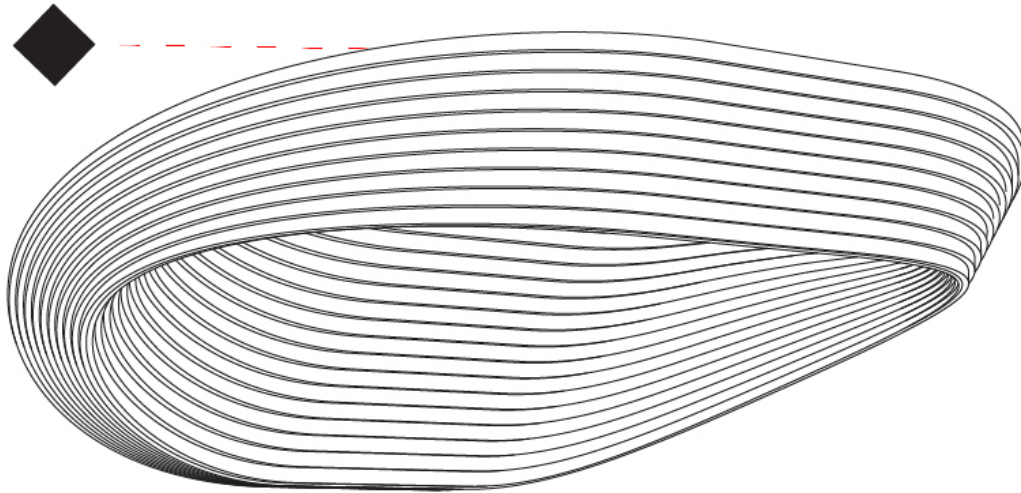

D33005

PROJECT

TYPE

SPECIFIER

QUANTITY

DATE