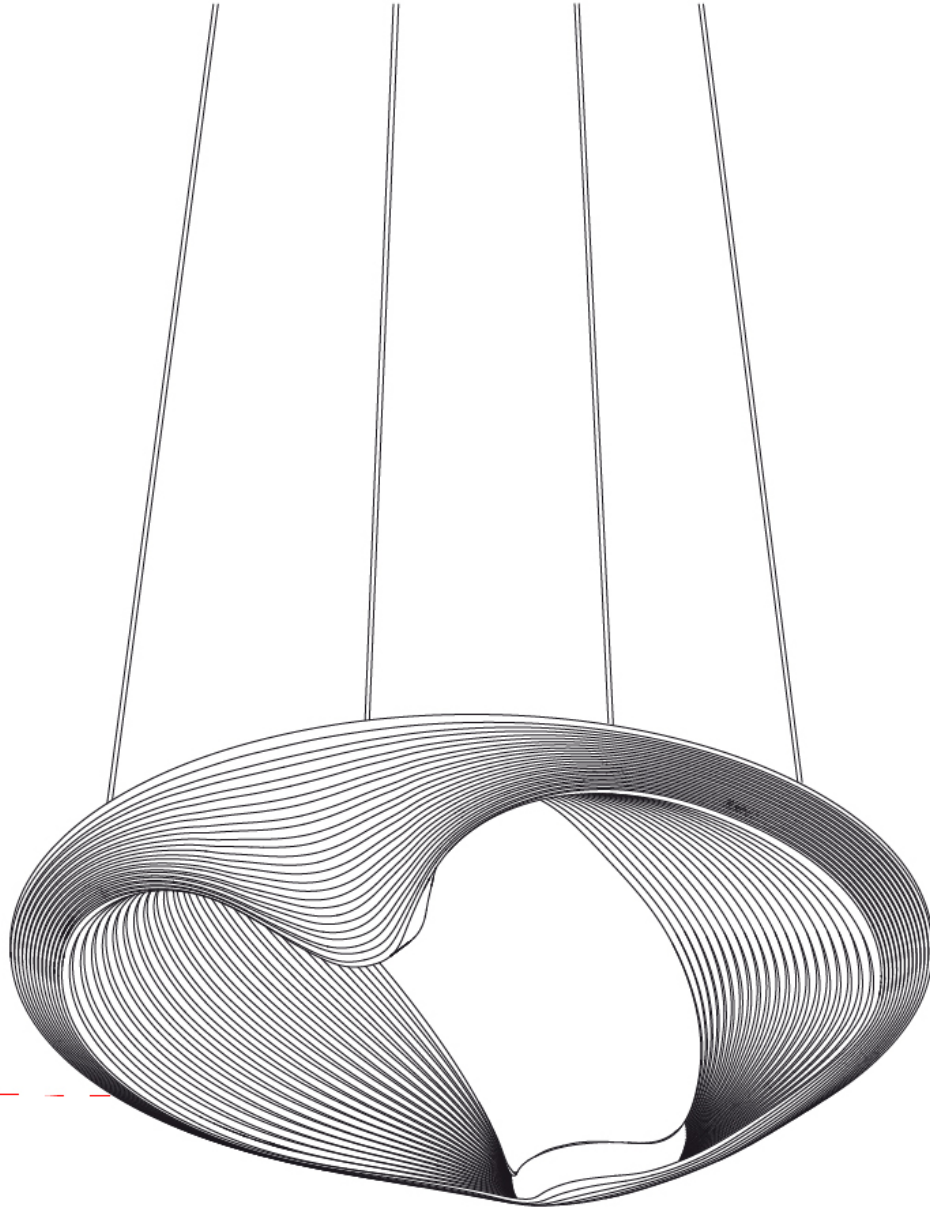

D31011

PROJECT

TYPE

SPECIFIER

QUANTITY

DATE

D