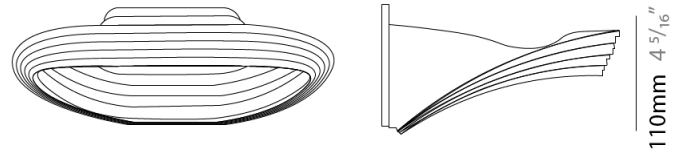

SESTESSA SURFACE

D33005

base number

1. To build a product code in our configurator select the specify button on the base model # product page
2. To build a manual product code on this datasheet choose from the options listed below in blue font and add the suffix to the base model #

GENERAL

Series: Sestessa
Brand: Cini & Nils
Division: Design
Mounting Type: Surface
Mounting Location: Wall
Subcategory: Ambient

PHYSICAL

Length (mm): 330
Length (in): 13
Height (mm): 110
Height (in): 4 ⁵/₁₆
Extension (mm): 240
Extension (in): 9 ⁷/₁₆
Light Distribution: Indirect
Fixture Finish: WHI
Fixture Material: Aluminum

ELECTRICAL

Lamp Type: LED
Total Output Wattage (W): 20
Dimming: Tri-Mode (Non-Dimming and Phase Dimming (120Vac only) and 0-10V Dimming)
Driver Included: Yes
Driver Location: Integrated
Driver Type: Constant Current - Universal
Driver Class: Class 2
Input Voltage (V): 120 - 277
Constant Current (MA): 500

LED

Number of LEDs: 1
Color Temperature (°K): 2800
Nominal Lumen (lm): 1700
CRI: >95 CRI
Lamp Life (hrs): 50000

OPTICAL

RATINGS AND CERTIFICATIONS

Certified By: Certified for North American Standards
IP rating: IP20

PROJECT	
TYPE	
SPECIFIER	
QUANTITY	
DATE	

330mm 13"

240mm 9 ⁷/₁₆"

110mm 4 ⁵/₁₆"